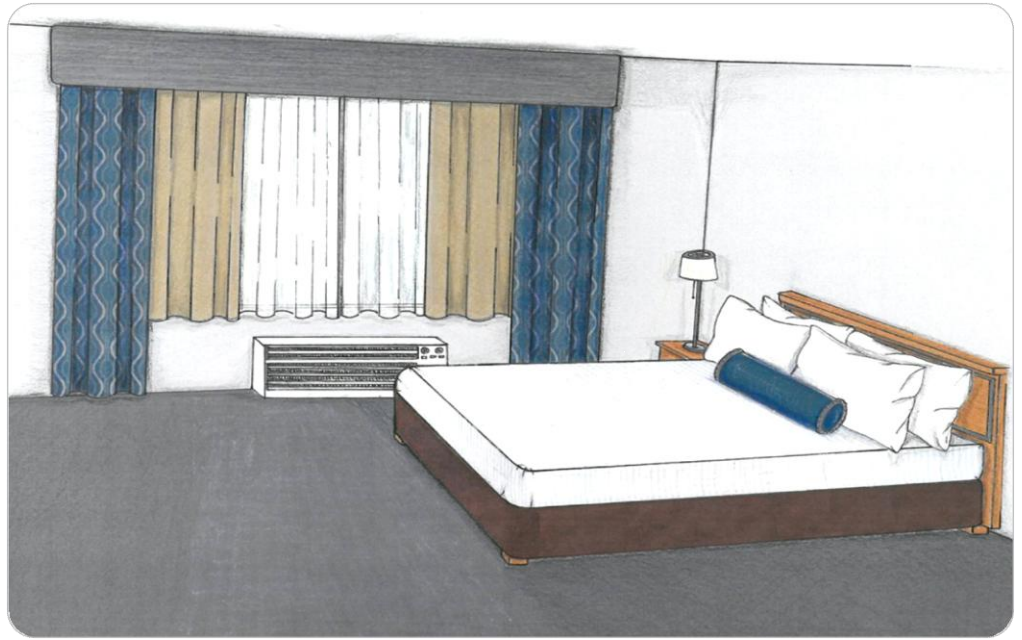

BY CHOICE HOTELS

DRAPERY PROGRAM

LUTEX DESIGN Inc.

GATEWAY CHECK WHITE

SHEER

Daydream, 020

Retreat, 030

Daydream, 030

Empire White

CROSSING CURVE BLUE / PEWTER

CRINKLE AMBIANCE RED

Impure, 021

Impure, 066

Daydream, 030

Supernova, 210

Criss-Cross, 088