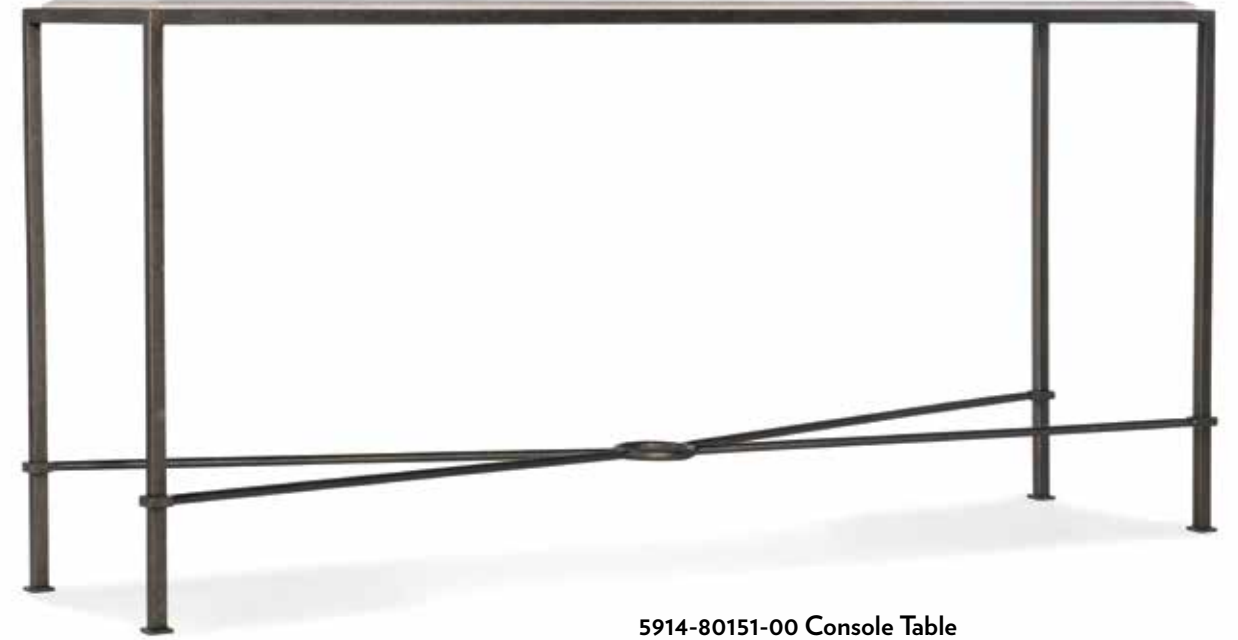

5914-80151-00 Console Table
Dark charcoal textured metal frame with creamy beige marble top
65W x 16D x 30H (165 x 41 x 76 cm)