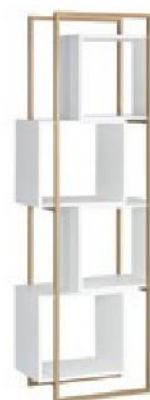

JIGSAW BOOKCASE
103906 White Wood/Gold
27.5W x 15D x 77H in
MIN 1 Zone 18