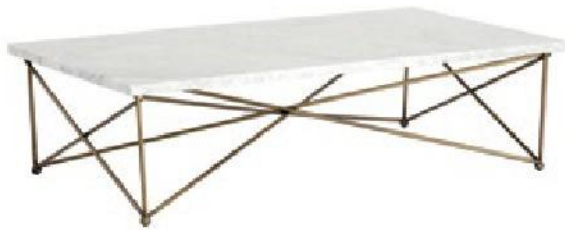

RUSTEAK COFFEE TABLE  
102690 Solid Teak Wood/Black Steel  
60W x 45D x 15H in  
MIN 1 Zone 8 Artezia

SARGON COFFEE TABLE  
101372 Concrete/Antique Silver  
31.5D x 17.75H in  
MIN 1 Zone 6 Solterra

SEYMOUR COFFEE TABLE  
102664 Black/Gold Stainless Steel  
36W x 31D x 15H in  
MIN 1 Zone 2 Ikon

SHAY COFFEE TABLE  
103900 Brown Wood/Gold  
39.5W x 39.5D x 15H in  
MIN 1 Zone 18

SHEPARD COFFEE TABLE  
104774 Small/Cappuccino Marble/Steel  
29.25W x 22D x 12H in  
MIN 1 Zone 20

SHEPARD COFFEE TABLE  
104775 Large/Cappuccino Marble/Steel  
48W x 16D x 14H in  
MIN 1 Zone 20