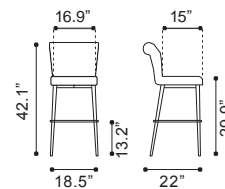

◀ **Niles Bar Chair**

101144 Blue Velvet

101145 White

Velvet (101144) / Leatherette (101145)
& Painted Metal