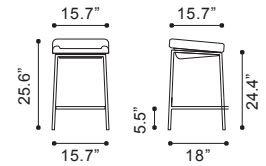

◀ **Lids Barstool**

300032 Green
300033 DarkGray
*Polyblend & Brushed
Stainless Steel*