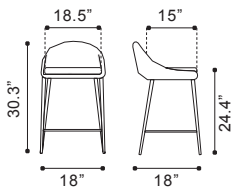

▶ **Reykjavik Counter Chair**

300332 Tobacco
300333 Tangerine
300334 Graphite
300335 Pea
Polyblend & Chromed Steel