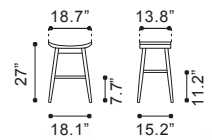

◀ **Trinity Counter Stool**

100952 Walnut
Wood Veneer & Rubber Wood