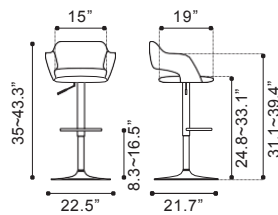

100610 Black

100611 White

Leatherette & Chromed Steel

▶ **Hysteria Bar Chair**

100614 Black

100615 Espresso

100616 White

Leatherette & Chromed Steel