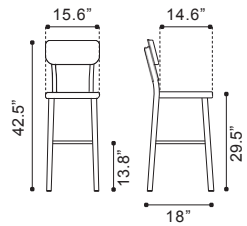

◀ **Winter Bar Chair**
100303 Polished Stainless Steel
Polished Stainless Steel