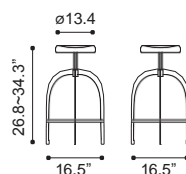

◀ **Aristotle Barstool**
98186 Antique Black
Powder Coating & Metal