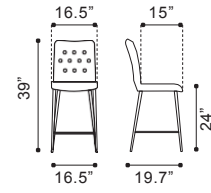

▶ **Reykjavik Counter Chair**

300332 Tobacco
 300333 Tangerine
 300334 Graphite
 300335 Pea
 Polyblend & Chromed Steel

◀ **Uppsala Counter Chair**

300337 Tangerine

300338 Graphite

Polyblend & Chromed Steel