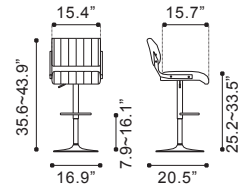

▶ **Willful Bar Chair**
 100604 Black
 100605 Brown
 100606 White
Leatherette & Chromed Steel

◀ **Juice Bar Chair**

100598 Black

Leatherette & Chromed Steel

◀ **Formula Bar Chair**

300216 Black

300217 White