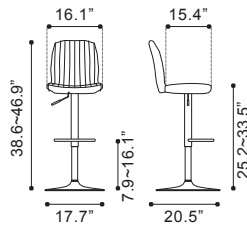

▶ **Willful Bar Chair**
100604 Black
100605 Brown
100606 White
Leatherette & Chromed Steel