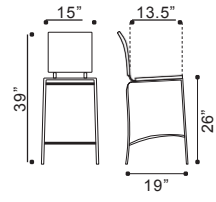

◀ **Criss Cross Counter Chair**

333060 Espresso
333061 White
333062 Black
Leatherette & Chromed Steel