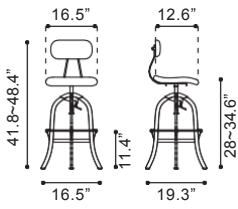

► **Gering Bar Chair**

100442 Burgundy & Antique Black
Leatherette & Plywood, Metal