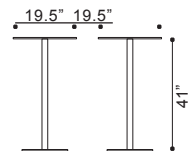

◀ **Dimensional Bar Table**

- 601167 Black
- 601168 White
- 601169 Espresso

Painted Tempered Glass & Polished Stainless Steel

▲ **Molokai Bar Table**
401185 Stainless Steel
Stainless Steel

Faux Marble

▼ **Mallus Bar Table**
109129 Gunmetal
Powder Coated Metal