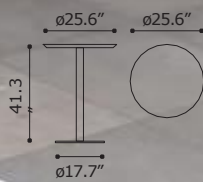

◀ **Trinity Bar Table**

100953 Walnut
Wood Veneer &
MDF, Rubber Wood

▼ **Malmo Bar Table**

100052 Walnut
Wood Veneer, MDF &
Chromed Steel

▲ **Bergen Bar Table**

100053 Walnut
Wood Veneer, MDF
& Chromed Steel