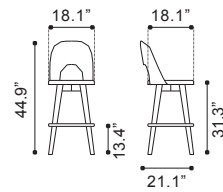

◀ **Ambrose Bar Chair**

100983 Walnut & Dark Gray
Poly Linen & MDF, Rubber Wood

▲ **Anton Barstool**

101019 Walnut & Dark Gray
 101020 Walnut & Light Gray
*Poly Blend, Wood Veneer
 & MDF, Rubber Wood*

◀ **Ashmore Bar Chair**