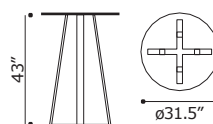

◀ **Lemon Drop Bar Table**
601101 Chrome
Tempered Glass & Chromed Steel