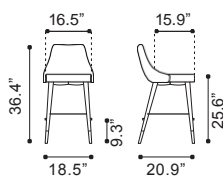

Velvet (101144) / Leatherette (101145)
& Painted Metal

▲ **Piccolo Bar Chair**

- 101096 Pink Velvet
 - 101097 Gray Velvet
 - 101098 Green Velvet
 - 101099 Yellow Velvet
- Velvet & Stainless Steel*

▲ **Piccolo Counter Chair**