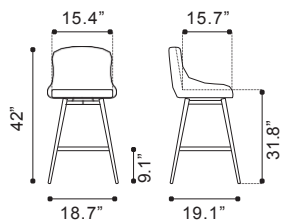

Leatherette & Stainless Steel

▲ **Fashion Counter Chair**

100646 Stone Gray

100647 White

Recycled Leather & Metal

► **Dresden Bar Chair**

100758 Black

Leatherette & Painted Steel