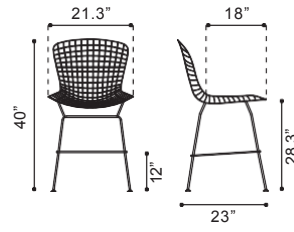

◀ **Wire Bar Chair**

100362 Rose Gold
188015 Chrome
Chromed Steel

▼ **Wire Counter Chair**

100363 Rose Gold
188018 Chrome
Chromed Steel