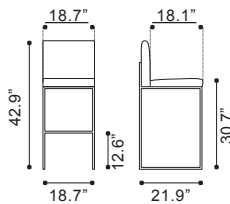

▲ **Genoa Barstool**

100643 Gray

Leatherette & Stainless Steel