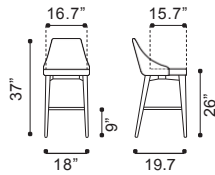

◀ **Watts Bar Chair**

100985 Brown & Antique Black
Plywood & Steel

► **Moor Counter Chair**

100279 Beige
100280 Dark Gray
*Leatherette & Powder
Coated Metal, Solid Wood*

► **Moor Bar Chair**

100281 Beige
100282 Dark Gray
*Leatherette & Powder
Coated Metal, Solid Wood*