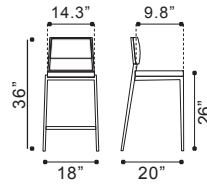

◀ **Marina Barstool**

100644 Black
100645 White

Leatherette & Stainless Steel

▼ **Dolemite Counter Chair**

300188 Black
300189 White

Leatherette & Brushed Stainless Steel

▲ **Genoa Barstool**

100643 Gray