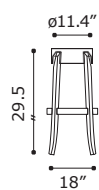

► **Anime Barstool**
106106 Transparent
Polycarbonate