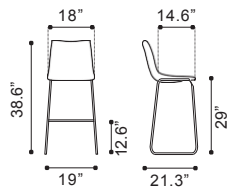

▶ **Smart Bar Chair**
100507 Vintage Espresso
100844 Distressed White
Leatherette & Steel