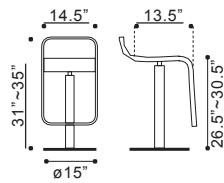

▶ **Equino Barstool**

301111 Black
301112 Red
301113 White
301114 Espresso

*Leatherette & Chromed
Stainless Steel*