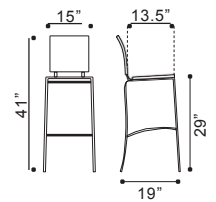

◀ **Criss Cross Bar Chair**

333070 Espresso
333071 White
333072 Black
Leatherette & Chromed Steel