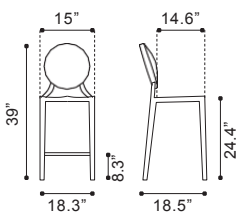

▶ **Eclipse Counter Chair**
100551 Stainless Steel
101185 Gold
Polished Stainless Steel