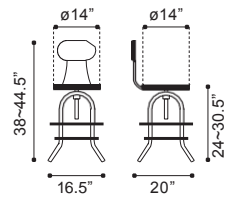

◀ **Twin Peaks Counter Chair**

98182 Distressed Natural
Fir Plywood & Metal