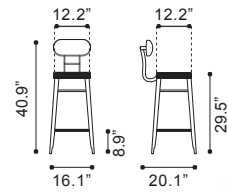

100442 Burgundy & Antique Black
Leatherette & Plywood, Metal

◀ **Twin Peaks Counter Chair**

98182 Distressed Natural
Fir Plywood & Metal

◀ **Broadway Bar Chair**

100984 Brown & Antique Black
Plywood & Steel