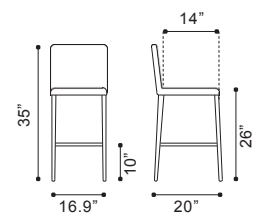

◀ **Confidence Counter Chair**

100244 Black

Polyblend & Steel