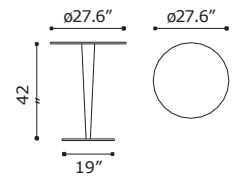

◀ **Aristotle Barstool**
 98186 Antique Black
Powder Coating & Metal

▲ **Chardonnay Bar Table**
621111 Chrome
Tempered Glass, Chromed Steel
& Painted Steel

▲ **Kool Bar Table**
601173 Chrome
Tempered Glass &
Chromed Steel