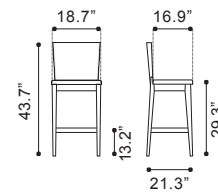

◀ **Ambrose Bar Chair**

100983 Walnut & Dark Gray
Poly Linen & MDF, Rubber Wood