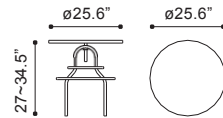

▲ **Twin Peaks Counter Table**

98180 Distressed Natural

Fir Plywood & Metal