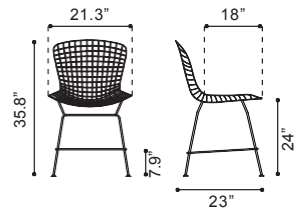

◀ **Wire Bar Chair**

100362 Rose Gold
188015 Chrome
Chromed Steel

▼ **Wire Counter Chair**

100363 Rose Gold
188018 Chrome
Chromed Steel