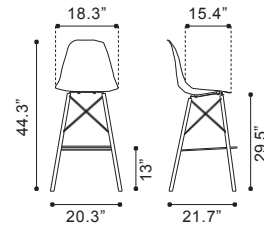

BAR

◀ **Shadow Bar Chair**

10026121 Natural & Gold
 Polycarbonate & Metal & Beech wood

▲ **Zip Counter Chair**

100582 White
 Polypropylene &
 Chromed Steel

▲ **Zip Bar Chair**

100323 White
 Polypropylene &
 Chromed Steel