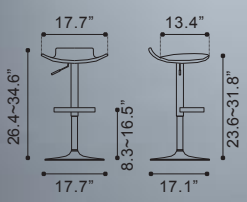

◀ **Magi Barstool**
100607 Black
100608 White
Leatherette & Chromed Steel