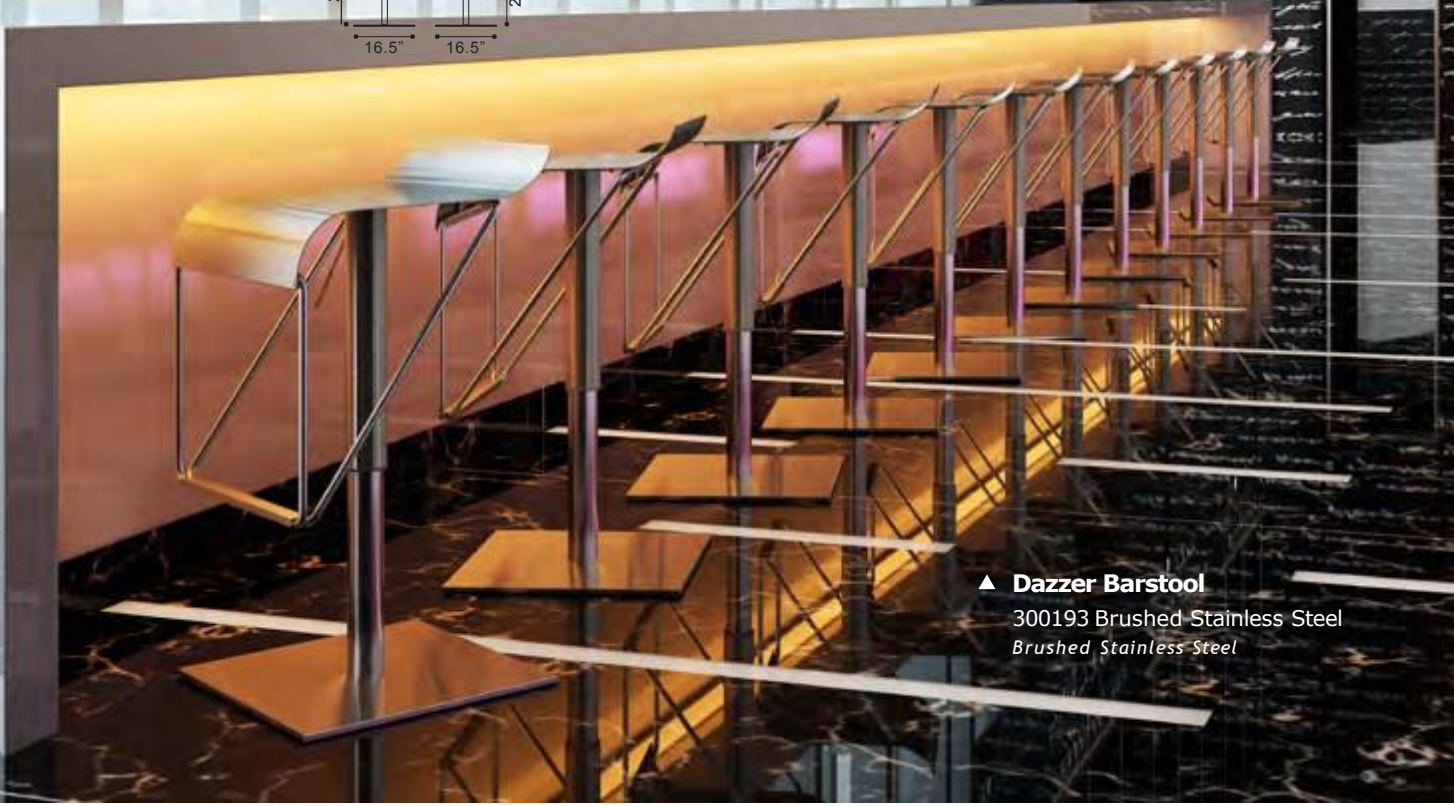

*Leatherette & Brushed
Stainless Steel*

▶ **Equino Barstool**

301111 Black
301112 Red
301113 White
301114 Espresso

*Leatherette & Chromed
Stainless Steel*

▲ **Dazzer Barstool**
300193 Brushed Stainless Steel
Brushed Stainless Steel