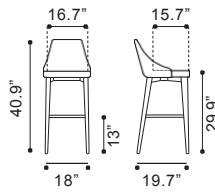

◀ **Watts Bar Chair**

100985 Brown & Antique Black
Plywood & Steel

► **Moor Counter Chair**

100279 Beige
100280 Dark Gray
*Leatherette & Powder
Coated Metal, Solid Wood*

► **Moor Bar Chair**

100281 Beige
100282 Dark Gray
*Leatherette & Powder
Coated Metal, Solid Wood*