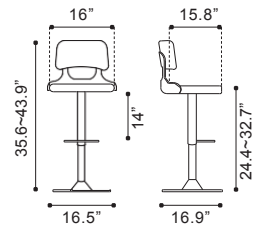

◀ **Lynx Bar Chair**

100317 Black

Plywood, Leatherette & Chromed Steel