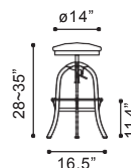

Bamboo & Steel (106107)
Steel (106108/106110)

◀ **Marius Counter Stool**

106112 Antique Black Gold
 106114 Gunmetal

Steel

▲ **Twin Peaks Barstool**
 98183 Distressed Natural
Fir Plywood & Metal

▲ **Crete Barstool**
 100441 Burgundy & Antique Black
Leatherette & Plywood, Metal