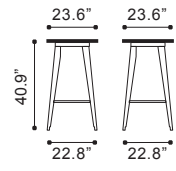

▲ **Lemon Drop Counter Table**
601102 Chrome
Tempered Glass & Chromed Steel

◀ **Lemon Drop Bar Table**
601101 Chrome
Tempered Glass & Chromed Steel

◀ **Titus Bar Table**

601188 Rustic Wood

Bamboo & Steel

▲ **Twin Peaks Counter Table**