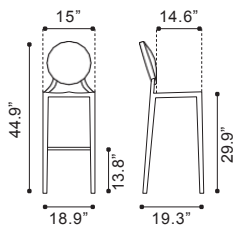

▲ **Eclipse Bar Chair**
100552 Stainless Steel
100554 Gold
Polished Stainless Steel