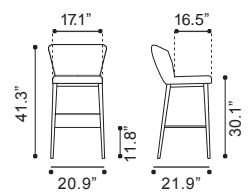

▲ **Tolivere Bar Chair**

- 101104 Green Velvet
- 101175 Pink Velvet
- 101176 Blue Velvet
- 101177 Gray Velvet

Velvet & Stainless Steel