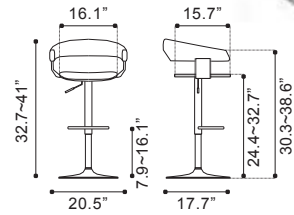

◀ **Fuel Bar Chair**

100596 Black
100597 White

*Plywood, Leatherette
& Chromed Steel*