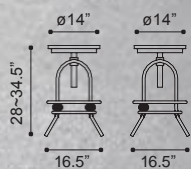

Bamboo & Steel (106107)
Steel (106108/106110)

◀ **Marius Counter Stool**

106112 Antique Black Gold
 106114 Gunmetal

Steel

▲ **Twin Peaks Barstool**
 98183 Distressed Natural
Fir Plywood & Metal

▲ **Crete Barstool**
 100441 Burgundy & Antique Black
Leatherette & Plywood, Metal