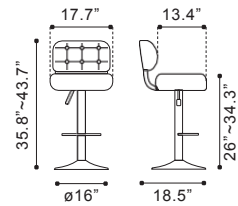

◀ **Formula Bar Chair**

300216 Black

300217 White

Leatherette & Chromed Steel