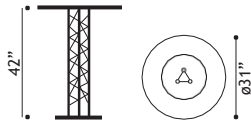

▲ **Kool Bar Table**
601173 Chrome
Tempered Glass &
Chromed Steel