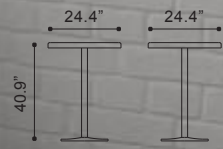

◀ **Dimensional Bar Table**

- 601167 Black
- 601168 White
- 601169 Espresso

Painted Tempered Glass & Polished Stainless Steel

▲ **Molokai Bar Table**
401185 Stainless Steel
Stainless Steel

Faux Marble

▼ **Mallus Bar Table**
109129 Gunmetal
Powder Coated Metal