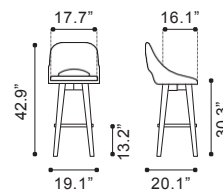

◀ **Ashmore Bar Chair**

101010 Charcoal Gray
101011 Emerald Green
*Polystyrene, Veneer
& MDF, Rubber Wood*