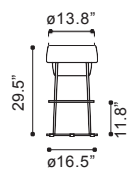

▼ **Pop Barstool**
100196 Natural & Distressed
Leatherette & Painted Steel