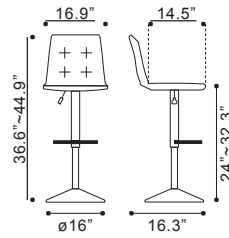

◀ **Oxygen Bar Chair**

- 301350 Black
- 301351 White
- 301352 Espresso
- 301354 Gray

Leatherette & Chromed Steel