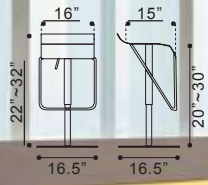

*Leatherette & Brushed
Stainless Steel*

▶ **Equino Barstool**

301111 Black
301112 Red
301113 White
301114 Espresso

*Leatherette & Chromed
Stainless Steel*

▲ **Dazzer Barstool**
300193 Brushed Stainless Steel
Brushed Stainless Steel