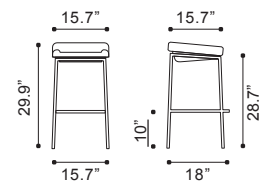

◀ **Lids Barstool**

300032 Green
300033 DarkGray
*Polyblend & Brushed
Stainless Steel*