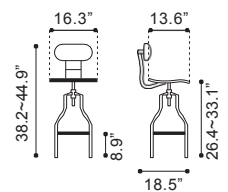

◀ **Watts Bar Chair**

100985 Brown & Antique Black
Plywood & Steel