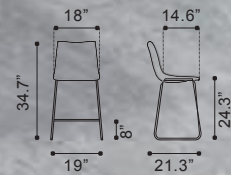

▲ **Smart Counter Chair**
100506 Vintage Espresso
100843 Distressed White
Leatherette & Steel