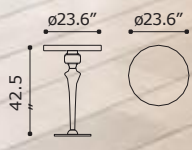

◀ **Dimensional Bar Table**

- 601167 Black
- 601168 White
- 601169 Espresso

Painted Tempered Glass & Polished Stainless Steel

▲ **Molokai Bar Table**
401185 Stainless Steel
Stainless Steel

Faux Marble

▼ **Mallus Bar Table**
109129 Gunmetal
Powder Coated Metal