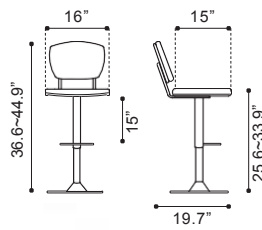

▶ **Tiger Bar Chair**

- 100316 White
- *Plywood, Leatherette & Chromed Steel*