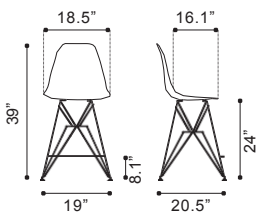

BAR

◀ **Shadow Bar Chair**

10026121 Natural & Gold
 Polycarbonate & Metal & Beech wood

▲ **Zip Counter Chair**

100582 White
 Polypropylene &
 Chromed Steel

▲ **Zip Bar Chair**

100323 White
 Polypropylene &
 Chromed Steel