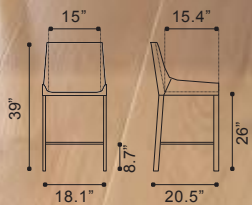

▲ **Fashion Counter Chair**

100646 Stone Gray

100647 White

Recycled Leather & Metal

► **Dresden Bar Chair**

100758 Black

Leatherette & Painted Steel