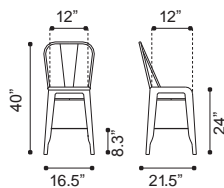

▲ **Elio Bar Chair**
108062 Gold
108063 Rose Gold
106120 Gunmetal
Steel