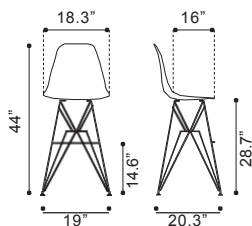

BAR

◀ **Shadow Bar Chair**

10026121 Natural & Gold
 Polycarbonate & Metal & Beech wood

▲ **Zip Counter Chair**

100582 White
 Polypropylene &
 Chromed Steel

▲ **Zip Bar Chair**

100323 White
 Polypropylene &
 Chromed Steel