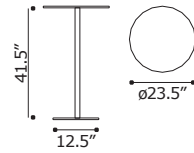

◀ **Dimensional Bar Table**

- 601167 Black
- 601168 White
- 601169 Espresso

Painted Tempered Glass & Polished Stainless Steel

▲ **Molokai Bar Table**
401185 Stainless Steel
Stainless Steel

Faux Marble

▼ **Mallus Bar Table**
109129 Gunmetal
Powder Coated Metal