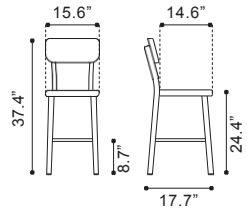

▲ **Eclipse Bar Chair**
 100552 Stainless Steel
 100554 Gold
Polished Stainless Steel

▶ **Eclipse Counter Chair**
 100551 Stainless Steel
 101185 Gold
Polished Stainless Steel

◀ **Winter Counter Chair**
100302 Polished Stainless Steel
Polished Stainless Steel