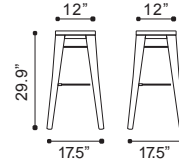

◀ **Marius Barstool**

106107 Rustic Wood 106108
Antique Black Gold 106110
Gunmetal

Bamboo & Steel (106107)
Steel (106108/106110)