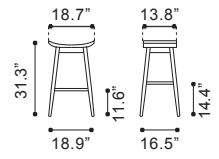

▼ **Allen Counter Chair**

100956 Dove Gray & Walnut
Poly Blend & Rubber Wood

◀ **Trinity Barstool**

100951 Walnut
Wood Veneer & Rubber Wood

◀ **Trinity Counter Stool**

100952 Walnut
Wood Veneer & Rubber Wood