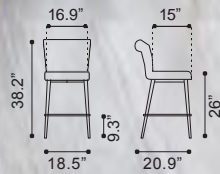

◀ **Niles Counter Chair** ▶

101142 Blue Velvet

101143 White

Velvet (101142) / Leatherette (101143)
& Painted Metal