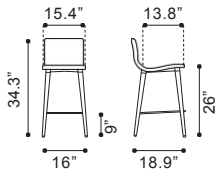

▲ **Jericho Counter Chair**

100272 Gray
100273 Purple
Polyblend & Powder
Coated Metal, Polished
Stainless Steel, Solid Wood