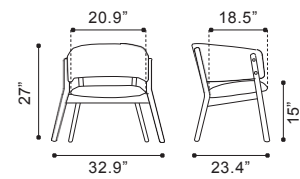

▼ **Chapel Lounge Chair**
100155 Blue
Polyester & Rubber Wood