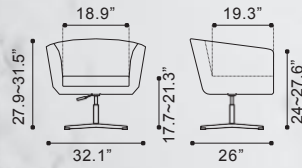

▲ **Wilshire Occasional Chair**

100767 Vintage Coffee
100769 White
Leatherette & Aluminium

▼ **Wilshire Occasional Chair**

100768 Black
Cashmere & Aluminium