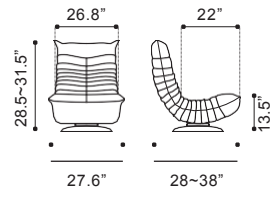

▲ **Down Low Swivel Chair**

100682 Gray
100683 Beige
Canvas & Metal