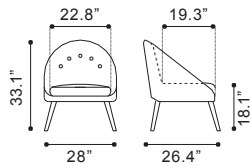

500510 Charcoal Gray

Polyblend & Brushed Stainless Steel

▼ **Carter Occasional Chair**

100728 Light Gray

100729 Cobalt Blue

Linen Blend & Toon Wood

◀ **Tahoe Lounge Chair**
 101007 Beige & Dark Brown
Poly Blend & Rubber Wood