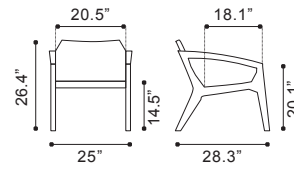

◀ **Perth Occasional Chair**

100784 Chestnut
Acacia Wood & Plywood