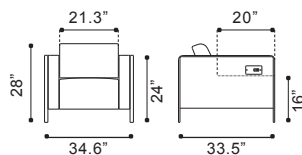

▲ **Thor Arm Chair**

100384 White
100385 Black

*Leatherette & Polished
Stainless Steel*
(6x usb c Har Gin G Ports)