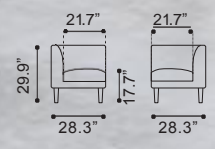

101169 Pink Velvet
Velvet & Stainless Steel,
Pinewood, Plywood & MDF

◀ **Pug Swivel Chair**

100251 Quilted Aquamarine
Velvet & Metal

▲ **Raven Corner Chair** ▼

101139 Blue
Velvet & Stainless Steel,
Pinewood, Plywood & MDF