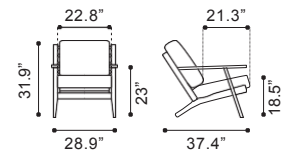

500510 Charcoal Gray

Polyblend & Brushed Stainless Steel

▼ **Carter Occasional Chair**

100728 Light Gray

100729 Cobalt Blue

Linen Blend & Toon Wood

◀ **Tahoe Lounge Chair**
 101007 Beige & Dark Brown
Poly Blend & Rubber Wood