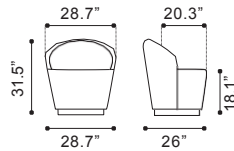

▲ **Carbon Occasional Chair** ▶

- 500073 Black
 - 500074 White
- Leatherette & Chromed Steel*

◀ **Zoey Arm Chair**

101197 Green Velvet
 101198 Gray Velvet
 101212 Pink Velvet
Velvet & Poplar Wood

▶ **Slate Chair**