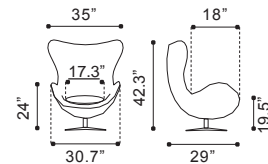

* Shown in Pistachio Green,
 Carnelian Red, and Island Blue

◀ **Umea Occasional Chair**

500341
Island Blue

Polyblend & Chromed Steel

* Shown in Island Blue

▲ **Skien Occasional Chair**

500301

Polyblend & Brushed Stainless Steel