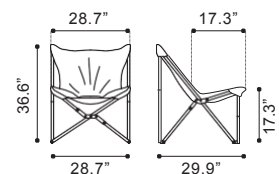

◀ **Sunk Chair**
100642 Black
Leatherette & Stainless Steel