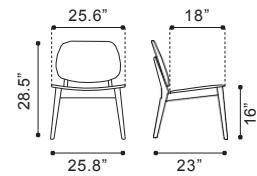

110020 White
Polypropylene, Wood
& Chromed Steel

◀ **Perth Occasional Chair**

100784 Chestnut
Acacia Wood & Plywood

▼ **Priest Lounge Chair**

100152 Walnut
Walnut Veneer & MDF, Rubber Wood

▲ **Bully Lounge Chair & Ottoman** ▶