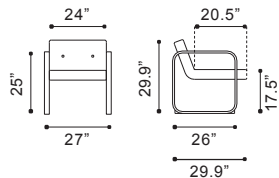

▼ **Soho Corner Chair**
 100633 Vintage Black
Leatherette & Wood

▼ **Soho Loveseat**
 100632 Vintage Black
Leatherette & Wood

▲ **Varietal Arm Chair**

900641 Black
 Leatherette & Brushed
 Stainless Steel