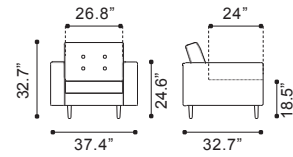

◀ **Puget Arm Chair**

101172 Gray Velvet
101173 Light Blue Velvet
Velvet & Steel, Toon Wood

▼ **Garland Arm Chair**

101045 Gray Velvet
Velvet & Birch Wood & MDF