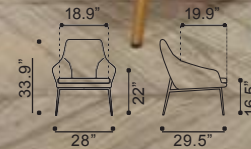

▲ **Lyric Occasional Chair**
101151 Pink Velvet
101152 Green Velvet
101153 Blue Velvet
Velvet & Painted Metal