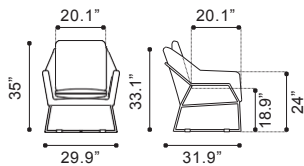

▲ **Lincoln Lounge Chair** ▶

100726 Brown

100727 Gray

Leatherette (100726) /

Canvas (100727) & Steel