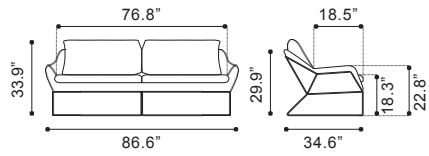

▼ **Finn Sofa**

101004 Distressed Gray
Leatherette & Steel