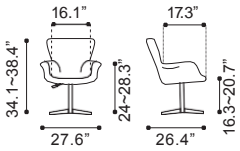

Leatherette (100726) /

Canvas (100727) & Steel

► **Enzo Occasional Chair**
 101006 Distressed Gray
Leatherette & Steel

▲ **Lincoln Lounge Chair**
 101002 Saddle
Leatherette & Steel

▲ **Alain Arm Chair**
 101150 Gray
Leatherette & Aluminum