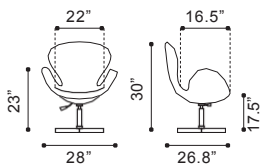

▼ **Wilshire Occasional Chair**

100768 Black
Cashmere & Aluminium

▲ **Pori Occasional Chair**

500314 White
Leatherette & Steel

► **Pori Occasional Chair**

500309 Carnelian Red
 500310 Island Blue
 500312 Pistachio Green
Polyblend & Steel