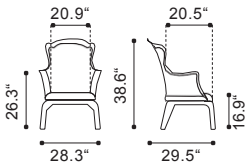

► **Vision Occasional Chair**

110030 Transparent
Polycarbonate