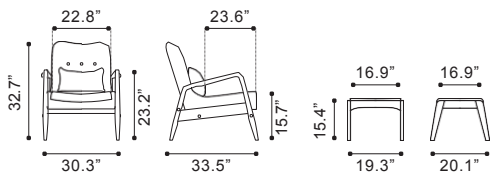

▲ **Bully Lounge Chair & Ottoman** ▶

- 100534 Black
- 100535 Brown
- 100536 Beige

*Leatherette (100534/100535) /
Polyester (100536) & Rubber Wood*