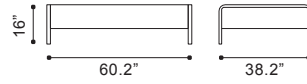

6 x USB PORTS

USB 2.0 CHARGING PORTS (5V/0.5 - 1A)

◀ **Thor Ottoman Bench**

100675 White
100679 Black

Leatherette & Polished Stainless Steel
(6x usb c Har Gin G Ports)

3 x USB PORTS

3 x USB PORTS

3 x USB PORTS