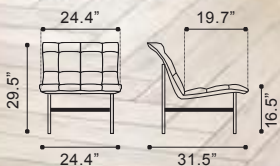

◀ **Zoey Arm Chair**

101197 Green Velvet
101198 Gray Velvet
101212 Pink Velvet
Velvet & Poplar Wood

▶ **Slate Chair**

100636 Black & Gold
Leatherette & Stainless Steel