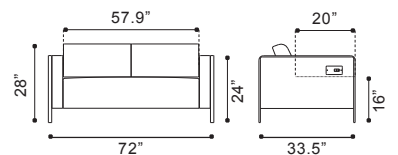

▲ **Thor Sofa**

100388 White
100389 Black

*Leatherette & Polished
Stainless Steel*
(6x usb c Har Gin G Ports)