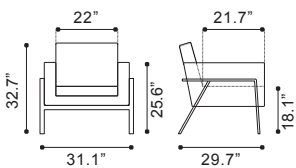

▶ **Homestead Lounge Chair**
100765 Gray
100766 White
*Cashmere (100765) /
Leatherette (100766) &
Painted Steel*