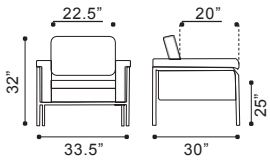

► **Singular Arm Chair**

900160 Black
900161 White
900162 Terracotta
Leatherette & Chromed Steel