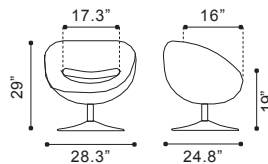

* Shown in Pistachio Green

◀ **Lund Occasional Chair**

500320 Carnelian Red

500321

500322 Blue

500323 Pistachio Green

Polyblend & Chromed Steel

► **Bruges Occasional Chair**