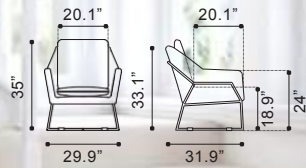

► **Enzo Occasional Chair**
101006 Distressed Gray
Leatherette & Steel

▲ **Lincoln Lounge Chair**
101002 Saddle
Leatherette & Steel