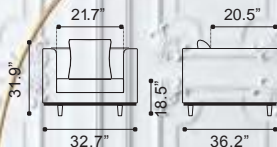

◀ **Puget Arm Chair**

101172 Gray Velvet
101173 Light Blue Velvet
Velvet & Steel, Toon Wood

▼ **Garland Arm Chair**

101045 Gray Velvet
Velvet & Birch Wood & MDF

▼ **Garland Sofa**

101044 Gray Velvet
Velvet & Birch Wood & MDF