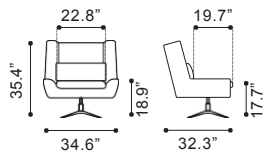

► **Enzo Occasional Chair**
101006 Distressed Gray
Leatherette & Steel