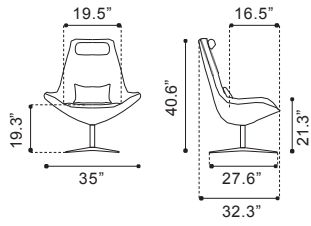

► **Bruges Occasional Chair**

500510 Charcoal Gray

Polyblend & Brushed Stainless Steel