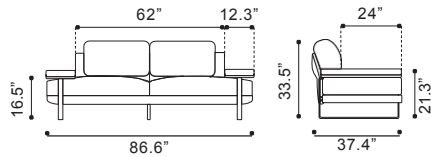

▲ **Jonkoping Sofa**

900624 Lime
900625 Orange
900626 Wheat
*Polyblend & Brushed
Stainless Steel*

▲ **Jonkoping Arm Chair**

500346 Lime
500347 Orange
500348 Wheat
*Polyblend & Brushed
Stainless Steel*