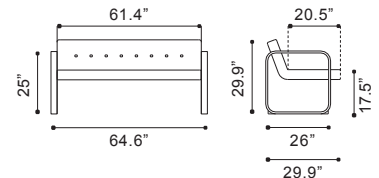

▲ **Varietal Sofa**

900645 Black
900646 White
Leatherette & Brushed
Stainless Steel