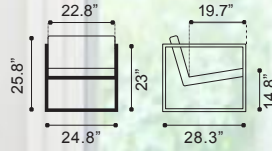

▲ **Alt Arm Chair**

1. 101108 Green Velvet
   - 101109 Pink Velvet
   - 101110 Blue Velvet
   - 101111 Gray Velvet
2. *Velvet & Chromed Steel*

▲ **Carbon Occasional Chair** ▶

1. 500073 Black
   - 500074 White
2. *Leatherette & Chromed Steel*