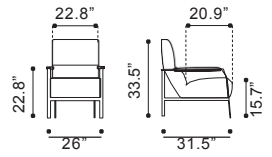

▲ **Jonkoping Sofa**

900624 Lime
900625 Orange
900626 Wheat
*Polyblend & Brushed
Stainless Steel*

▲ **Jonkoping Arm Chair**

500346 Lime
500347 Orange
500348 Wheat
*Polyblend & Brushed
Stainless Steel*