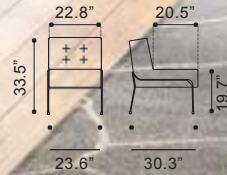

▲ **Reid Occasional Chair**
101005 Vintage Espresso
Leatherette & Steel