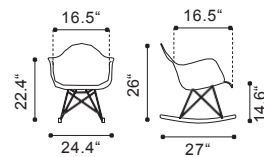

◀ **Rocket Occasional Chair**

110020 White
Polypropylene, Wood
& Chromed Steel