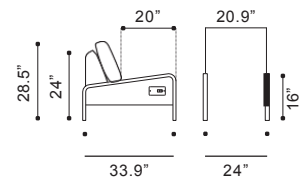

3 x USB PORTS

▲ **Thor Loveseat**

100677 White
100678 Black

Leatherette & Polished
Stainless Steel
(6x usb c Har Gin G Ports)

▲ **Thor Armless Chair**

100676 White
100680 Black

Leatherette & Polished
Stainless Steel
(6x usb c Har Gin G Ports)