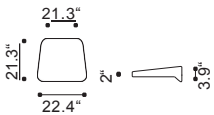

► **Vision Cushion**

110035 Houndstooth
Polyester