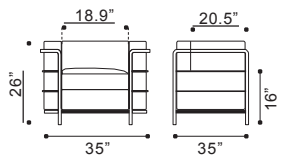

▲ **Fortress Arm Chair**

900220 Black
900221 White
Leather &
Chromed Steel