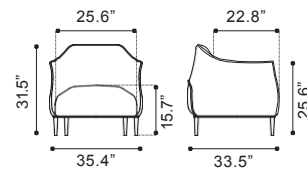

◀ **Julian Occasional Chair**

98085 Espresso
98086 Coffee
Leatherette & Steel