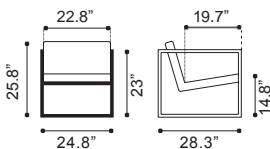

▲ **Alt Arm Chair**

1. 101108 Green Velvet
   - 101109 Pink Velvet
   - 101110 Blue Velvet
   - 101111 Gray Velvet
2. *Velvet & Chromed Steel*