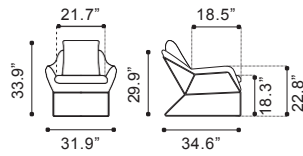

▲ **Down Low Swivel Chair**

100682 Gray
 100683 Beige
 Canvas & Metal

▼ **Finn Sofa**

101004 Distressed Gray
Leatherette & Steel

▼ **Finn Lounge Chair**

101003 Distressed Gray
Leatherette & Steel

* Shown in Black