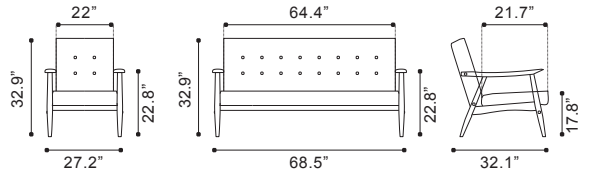

▲ Rocky Arm Chair

- 100528 Black
- 100529 White
- 100530 Putty

Leatherette (100528/100529) /
Polyester (100530)
& Rubber Wood

▲ Rocky Sofa

- 100531 Black
- 100532 White
- 100533 Putty

Leatherette (100531/100532) /
Polyester (100533)
& Rubber Wood