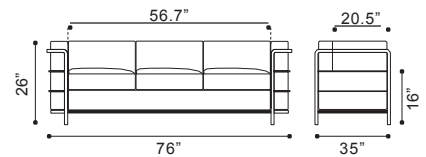

▲ **Varietal Sofa**

900645 Black
 900646 White
 Leatherette & Brushed
 Stainless Steel

▲ **Fortress Arm Chair**

900220 Black
 900221 White
 Leather &
 Chromed Steel

▲ **Fortress Sofa**

900230 Black
 900231 White
 Leather &
 Chromed Steel