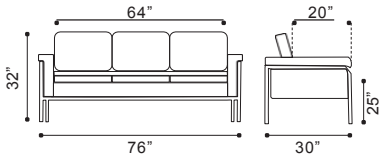

► **Singular Sofa**

900166 Black
900167 White
900168 Terracotta
Leatherette & Chromed Steel

▼ **Soho Single Chair**
100634 Vintage Black
Leatherette & Wood

▼ **Soho Corner Chair**
100633 Vintage Black
Leatherette & Wood

▼ **Soho Loveseat**
100632 Vintage Black
Leatherette & Wood