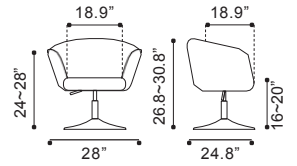

◀ **Umea Occasional Chair**

500341
Island Blue

Polyblend & Chromed Steel