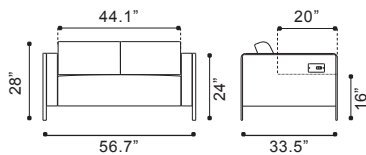

6 x USB PORTS

USB 2.0 CHARGING PORTS (5V/0.5 - 1A)

◀ **Thor Ottoman Bench**

100675 White
100679 Black

Leatherette & Polished Stainless Steel
(6x usb c Har Gin G Ports)

3 x USB PORTS

3 x USB PORTS

3 x USB PORTS

3 x USB PORTS

▲ **Thor Loveseat**

100677 White
100678 Black

Leatherette & Polished
Stainless Steel
(6x usb c Har Gin G Ports)

▲ **Thor Armless Chair**

100676 White
100680 Black

Leatherette & Polished
Stainless Steel
(6x usb c Har Gin G Ports)