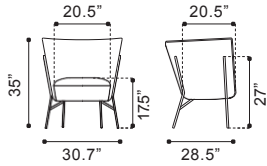

► **Assange Occasional Chair**

98087 Coffee & Beige
Leatherette, Polyblend & Steel