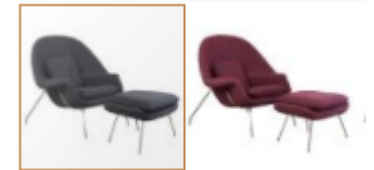

CLARA Lounge Leatherette with Black Frame

SKU **N4056B-BK** | COLLECTION HOSPITALITY, SCANDINAVIAN

Base Material & Finish	Black Solid Oak Wood
Seat	PU Seating
Product Size (inches)	H32 x W28.5 x D38 SH19 x SW22.5 x SD20 AH24
Weight Capacity (lbs)	350
Commercial Viable	Yes
Special Features	Assembly Required: No Stackable: No Outdoor Use: No
Pack/Carton Details	Size (inches): 32 x 32 x 36 Box Weight (lbs): 42 Pc/Box: 1

resimercial
Furniture

NEST Lounge & Ottoman with Basket Weave Upholstery

SKU **N4026-L** |

Base Material & Finish	Stainless Steel
Seat	Foam Seat with Basket Weave Upholstery
Product Size (inches)	Lounge: H37 x W39 x D35 x AH26 Ottoman: H17 x W26 x D20
Weight Capacity (lbs)	500
Commercial Viable	Yes
Special Features	Assembly Required: No Stackable: No Outdoor Use: No
Pack/Carton Details	Size (inches): 41 x 35.5 x 41.5 Box Weight (lbs): 44 Pc/Box: 1