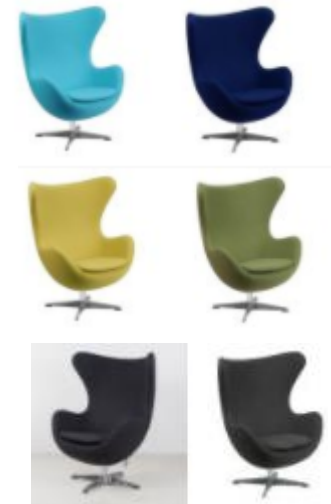

Wing Lounge

SKU N4065 |

Base Material & Finish	Stainless Steel
Seat	Foam Seat with Basket Weave Upholstery
Product Size (inches)	H42 x W37 x W38 x AH23.5
Weight Capacity (lbs)	500
Commercial Viable	Yes
Special Features	Assembly Required: No Stackable: No Outdoor Use: No
Pack/Carton Details	Size (inches): 39 x 38 x 42 Box Weight (lbs): 60 Pc/Box: 1

LESLEY Swivel Tilt Lounge Chair

SKU N4028 |

Base Material & Finish	Solid Alloy Metal Base with Anti-Tilt Lock
Seat	ABS Shell, Wool Fabric with Foam Upholstery
Product Size (inches)	H43 x W33.5 x D31 SH17.5 x SW18.5 x SD18.5 AH24 x AW30.5
Weight Capacity (lbs)	400
Commercial Viable	
Special Features	Assembly Required: Minimal Assembly Stackable: No Outdoor Use: No
Pack/Carton Details	Size (inches): 39 x 35 x 23 Box Weight (lbs): 58 Pc/Box: