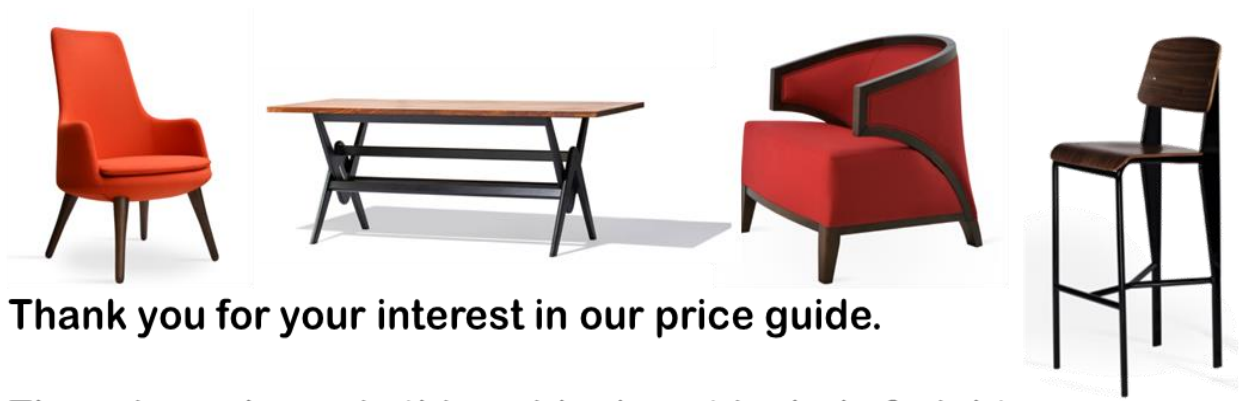

Thank you for your interest in our price guide.

The prices shown in this guide do not include freight however you can use them to determine budget prices. For an exact quote please give us a call and we will be happy to be of assistance.

sales@maritimehospitality.ca Tel: 902-225-7711