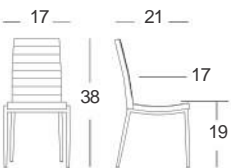

Cover: Velour. Colour: Dove Gray. Finish: Gray Powder Coated Steel. (Overall: 17"W 21"D 38"H).