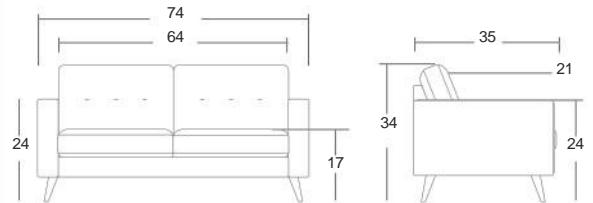

double corner blocks: glued & screwed

High density Foam seats: contract Quality

SKF
6115

newman

3-SEATER SoFA **SKF611514**

one thing is for certain. this sofa isn't a tease. sure, it will tantalize you with its emphasis on clean lines and dazzle you with its super soft, yet oh so supportive cushions. And yes, it might even beguile you with its attention to even the little details in its design and construction. but it will never tease. instead, it will deliver unparalleled luxury and comfort time and time again.

Cover: *Flemish*. Colour: *Minerals*.
Finish: *Walnut*.

SKF611514 3-seater sofa: overall: 74"W 35"d 34"H.

double corner blocks: glued & screwed

High density Foam seats: contract Quality

SKF
6115

newman

3-SEATER SoFA **SKF611517**

the new elegance. the neWMAn sofa makes a statement about what is precious personal. designed with the true values of the culture of living. precise lines, honest craftsmanship, fine materials. personal and prestigious - with the aesthetics of something special. A genuine lounger, particularly supple and comfortable.

Cover: *Flemish*. Colour: *Blush*.
Finish: *Walnut*.