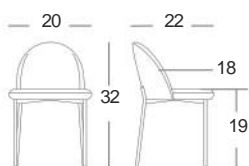

Cover: Harris. Colour: Pebble. Finish: Grey Powder Coated Steel. (Overall: 20"W 22"D 32"H).