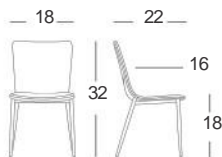

Cover: Keystone. Colour: Storm. Finish: Black Powder Coated Steel. (Overall: 18"W 22"D 32"H).