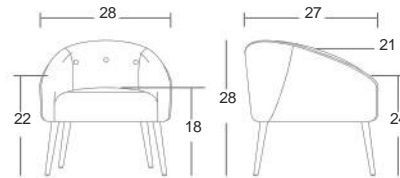

SVK118809 lounge chair: overall: 28"W 27"d 28"H.

double corner blocks: glued & screwed

High density Foam seats: contract Quality

SVK 1188

tamlin

loUngE cHAIR SVK118813

the 1960s were clean sophisticated, and inclusive. despite the passage of time, retro designs have remained a staple in interior architecture. perhaps the most noticeable aspect of the tAMlin lounge chair is its dual-natured look: minimalistic, whimsy and organic.