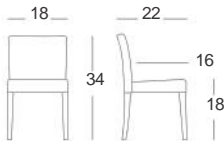

SPD
289

Hopper

Side CHAIRS

the simple lines and upholstered back of this transitional dining chair capture the classic look of mission styling. this chair has a firmer seat and improved suspension to give added resiliency and long-lasting comfort. the hardwood frame is bench made using the finest woodworking techniques. nicely tapered legs support a comfortable, tailored seat.

Overall: 18"W 22"D 34"H.