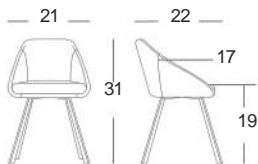

Cover: Harris. Colour: Pebble. Finish: Gray Powder Coated Steel. (Overall: 21"W 22"D 31"H).