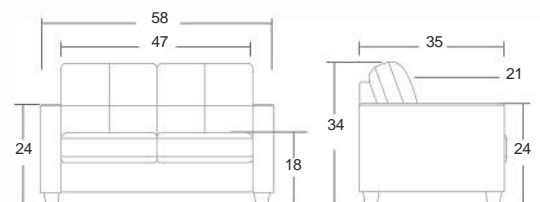

SKF192530 loveseat: overall: 58"W 35"d 34"H.