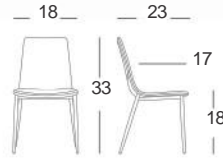

High density Foam seat

Full circumference Welds: contract Quality

SKSD
689

jaDa

Side cHAIR **SKSD68933**

Make your guests olive green with envy and grab the JAdA chair today. Featuring an upholstered fabric seat, it is padded for ultimate comfort. decorative stitching creates an sculptural design, which provides good support and subtly scoops around the seat itself for a more ergonomic and secure seating position. boasting a host of eye-catching features, this side chair is both fashionable and traditional, making it suitable for many rooms within the home.

Cover: Keystone. Colour: Olive. Finish: Gray Powder Coated Steel. (Overall: 18"W 23"D 33"H).

jaDa

Side cHAIR **SKSD68904**

A smart and exclusive look that will infuse your dining area with modern magnificence. its rich upholstery gives the seat a soft look, whilst dense foam padding provides excellent comfort. offering necessary support, the ergonomic backrest curves round to surround the feature seat pad. steel legs gracefully taper to the floor and create a strong and sturdy frame.