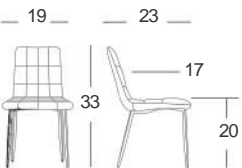

Cover: Velour. Colour: Pine. Finish: Gray Powder Coated Steel. (Overall: 19"W 23"D 33"H).