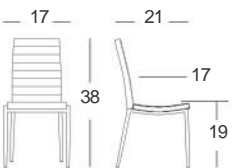

Cover: Synthetic Leather. Colour: Slate. Finish: Chrome. (Overall: 17"W 21"D 38"H).