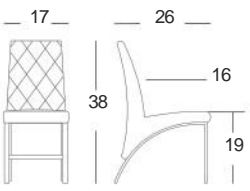

Cover: Velour. Colour: Dove Gray. Finish: Gray Powder Coated Steel. (Overall: 17"W 26"D 38"H).