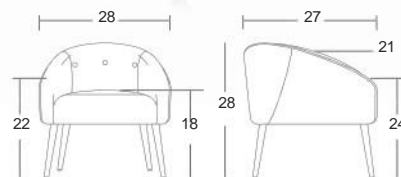

Cover: Weave. Colour: Marble.
Finish: Anodized Copper.

sVK118817 loungé chair: overall: 28" w 27" d 28" h