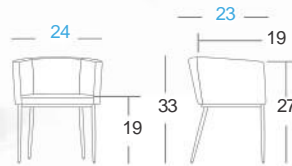

High density Foam seat

Full circumference Welds: contract Quality

SKSD
728e

obax

TU**b** cHAIR **SKSD728e04**

the simplistic look and feel of this tub chair is both luxurious and inviting as a dining chair, an arm chair, or an accent chair. simpler lines combine with a professional, handsome look. A true gem! it cocoons you in comfort, inviting you to sit and eat, lounge and linger. the sculptural, steel legs supports the chair's flared seating to create real artistic personality. straight out of the museum and into your home to make a welcoming statement.

Cover: Cashmere. Colour: Ruby. Finish: Black Powder Coated Steel. (Overall: 24"W 23"D 33"H. Arm 27).

auKlanD

AR**m** cHAIR **SY172516**

dine comfortably with this sophisticated and unexpected retro design. the AuklAnd arm chair version is a contemporary update that has your comfort and sensibilities in mind. its sumptuous seat and backrest, its sculptural, steel base supports the chair's flared seating to create real artistic personality.