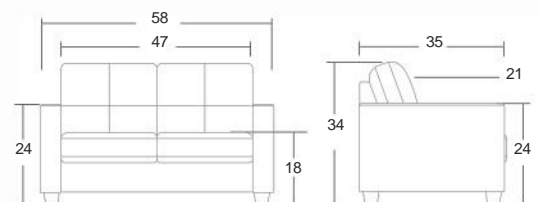

SKF192507 loveseat: overall: 58"W 35"d 34"H.

gerrit

LOVESEAT **SKF192507**

We love the gerrit loveseat for its incredible comfort and timeless modern style. Cleanlined and classic, it combines easily with luxe elements in many styles, comfort for excellence.