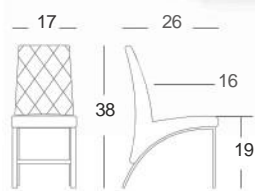

High density Foam seat

Full circumference Welds: contract Quality

**SKSD
209**

monte

TUFTED SIDE CHAIR **SKSD20919**

one of the most pleasant surprises about this modern dining chair, is its amazing comfort. While traditional furnishings often emphasize design over comfort, this dining chair purposes both. it's all about comfort and design. After all, what other purposes should a dining chair serve besides offering you a comfortably, stylishly pleasant seating experience.

Cover: Velour. Colour: Pine. Finish: Gray Powder Coated Steel. (Overall: 17"W 26"D 38"H).

monte

TUFTED SIDE CHAIR **SKSD20938**

true classics in the furniture world are hard to come by. unless if you shop at korson Furniture of course. but this is a true classic that is hard to find ways to improve. the thick cushion and backpadding are extremely inviting - you could waste away an entire day in this chair and never feel the need to shift and shimmy to find comfort anew.