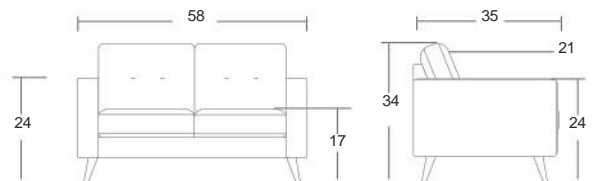

Cover: Flemish. Colour: Minerals.
Finish: Walnut.

SKF612514 loveseat: overall: 58"W 35"d 34"H.