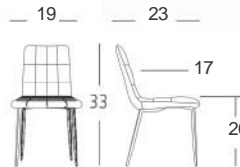

High density Foam seat

Full circumference Welds: contract Quality

SKSD
683

paige

SIDE CHAIR **SKSD68316**

take the world by storm with the pAige side chair, a cool minimalist design with fashionable features. Filled with comfortable padding, the upholstered seat is equipped with a tall backrest to provide excellent support when seated. the seat is enhanced by the addition of segmented grid stitch detail, offering a neat yet eye-catching aesthetic. As strong as it is smart, the four-legged steel frame is design for a modern feel that compliments the seat. super stylish and versatile, with an understated modern appeal.

Cover: Synthetic Leather. Colour: Vintage Steel. Finish: Black Powder Coated Steel. (Overall: 19"W 23"D 33"H).

emile

SIDE CHAIR **SY131116**

the comfortable and expressive emile side chair's enveloping, lap-like form is a classic representation of mid-century organic modernism. legs in chromed steel tubing. seat and back constructed of durable hardwood. the quality and richness of its component materials, both for the body and the base, make it particularly elegant and sophisticated.