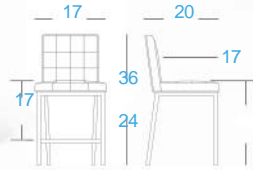

SY
1712

olin

TUFTed coUnTER STool **SY171216C**

clean lines and a minimal profile makes the olin counter stool the perfect choice for a contemporary or modern room. celebrated for its lean profile, clean lines and meticulous attention to detail: straight edges and a durable powder coated steel frame. steel frame with cross bars between seat and frame. tufted seat and back constructed of durable hardwood. Fully upholstered seat and back with variable density foam.

Cover: Synthetic Leather. Colour: Vintage Steel. Finish: Gray Powder Coated Steel. (Overall: 17"W 20"D 36"H).

plaYten

coUnTER STool **SY160904C**

Add this modern stool to your dining room and dine comfortably with your friends and family. Features gray powder coated steel legs that supports a soft tufted seat and back, ensuring increased comfort. the casual and contemporary design will easily complement any type of decor, so your home will not only become more comfortable, but also more stylish.