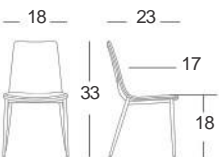

Cover: Keystone. Colour: Minerals. Finish: Gray Powder Coated Steel. (Overall: 18"W 23"D 33"H).