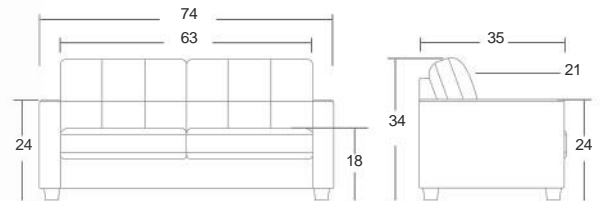

SKF191507 3-seater sofa: overall: 74"W 35"d 34"H.

double corner blocks: glued & screwed

High density Foam seats: contract Quality

SKF
1915

gerrit

3-SEATER SoFA **SKF191507**

refined details bear witness to the sophisticated craftsmanship with which the prestigious gerrit sofa is manufactured. A harmonious combination is provided by the sofa, whose visible, graphically tufted seat and back emphasizes the modern structure .