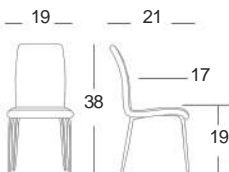

Cover: Keystone. Colour: Brown. Finish: Gray Powder Coated Steel. (Overall: 19"W 21"D 38"H).