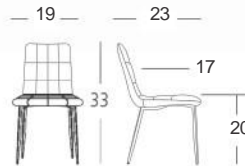

High density Foam seat

Full circumference Welds: contract Quality

SKSD
683

paige

Side chair SKSD68334

Modern furniture is all about bringing quality craftsmanship and design to everyone. All the great designers envisioned a world where people could live better and more efficiently with highly functional furniture and architecture. the pAige side chair is a symbol of this progressive and democratizing philosophy. crafted from extruded steel, its legs are angled for support and good looks. its tufted back and cascading seat are designed for ultra comfort where you need it most. this padded chair is bound to please your eye, your interior and your pocketbook.

Cover: Keystone. Colour: Storm. Finish: Gray Powder Coated Steel. (Overall: 19"W 23"D 33"H).

paige

Side chair SKSD68319

the pAige side chair features an elegantly refined combination of powder coated steel and rich fabric upholstery - in rich velours. it features flared steel legs that render this a modern, original, practical and easy to handle chair. the slender shape adds refinement to the product while its padded tufted seat and back guarantees every comfort.