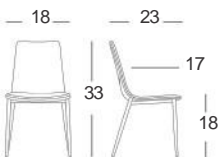

jaDa

Side cHAIR **SKSD68907**

the JAdA chair reflects the simplicity of its environment. celebrated for its lean profile, clean lines and meticulous attention to detail: softly curved edges and an incredible powder coated steel base. Frame with no visible connections between seat and frame. seat and back constructed of durable hardwood. Fully upholstered seat and back with variable density foam.

Cover: Keystone. Colour: Red. Finish: Gray Powder Coated Steel. (Overall: 18"W 23"D 33"H).