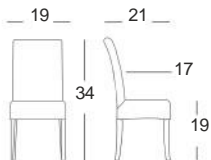

Overall: 19"W 21"D 34"H.