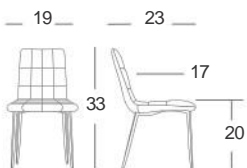

Cover: Velour. Colour: Dove Gray. Finish: Gray Powder Coated Steel. (Overall: 19"W 23"D 33"H).