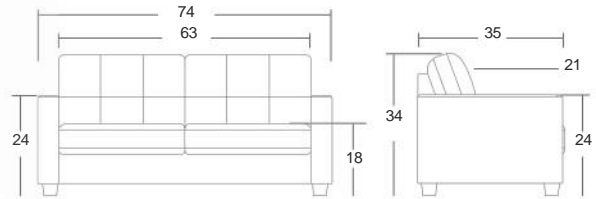

Cover: Pavilion. Colour: Stone.
Finish: Espresso.

SKF191526 3-seater sofa: overall: 74"W 35"d 34"H.