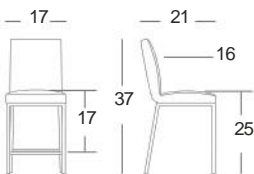

High density Foam seat

Full circumference Welds: contract Quality

SY
1721

lamar

coUnTER STool **SY17211C**

sit tall in style in the IAmAR counter stool. the slim-line chrome frame sets the stage for this design's most eye-catching feature. it's the seat that demands the most attention. With a raised back and extra padded cushion, this stool flexibly springs with the help of high density foam that give the stool an unmatched comfortable movement. give your home a modern edge or bring your commercial space to the next level of sophistication.

Cover: Synthetic Leather. Colour: Cloud. Finish: Chrome. (Overall: 17"W 21"D 37"H).

lamar

coUnTER STool **SY17212C**

this counter stool reflects the simplicity of its environment. celebrated for its lean profile, clean lines and meticulous attention to detail: softly curved edges and an incredible chromed crown base. steel frame with no visible connections between seat and frame. Fully upholstered seat and back with variable density foam.

Cover: Synthetic Leather. Colour: White. Finish: Chrome. (Overall: 17"W 21"D 37"H).