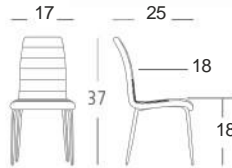

High density Foam seat

Full circumference Welds: contract Quality

SKSD
679

lucY

Side cHAIR SKSD67912

Add this modern chair to your dining room and dine comfortably with your friends and family. Features gray powder coated metal legs that supports a soft plush seat and back, ensuring increased comfort. the casual and contemporary design will easily complement any type of decor, so your home will not only become more comfortable, but also more stylish.

Cover: Keystone. Colour: Gray. Finish: Gray Powder Coated Steel. (Overall: 17"W 25"D 37"H).

emily

Side cHAIR SKSD67114

the eMiLY side chair is ideal in every respect. this contemporary design rests on a four legged steel frame and sports a slinky upholstered seat. the latter is both padded and embellished by the presence of a stylish clean stitch line. the casual and contemporary design will easily complement any type of decor, so your home will not only become more comfortable, but also more stylish.