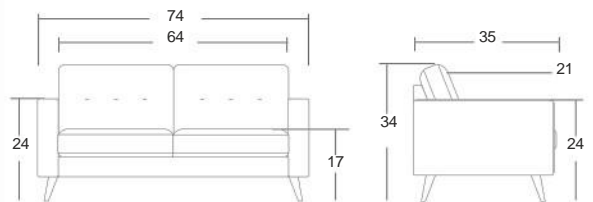

SKF611517 3-seater sofa: overall: 74"W 35"d 34"H.