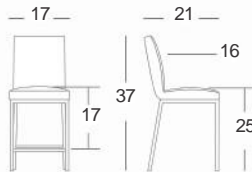

High density Foam seat

Full circumference Welds: contract Quality

SY
1721

lamar

coUnTER STool **SY17211C**

sit tall in style in the IAmAR counter stool. the slim-line chrome frame sets the stage for this design's most eye-catching feature. it's the seat that demands the most attention. With a raised back and extra padded cushion, this stool flexibly springs with the help of high density foam that give the stool an unmatched comfortable movement. give your home a modern edge or bring your commercial space to the next level of sophistication.

Cover: Synthetic Leather. Colour: Cloud. Finish: Chrome. (Overall: 17"W 21"D 37"H).

lamar

coUnTER STool **SY17212C**

this counter stool reflects the simplicity of its environment. celebrated for its lean profile, clean lines and meticulous attention to detail: softly curved edges and an incredible chromed crown base. steel frame with no visible connections between seat and frame. Fully upholstered seat and back with variable density foam.