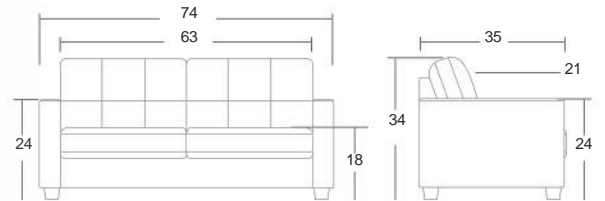

double corner blocks: glued & screwed

High density Foam seats: contract Quality

gerrit

3-SEATER SoFA **SKF191530**

one thing is for certain. this sofa isn't a tease. sure, it will tantalize you with its emphasis on clean lines and dazzle you with its super soft, yet oh so supportive cushions. And yes, it might even beguile you with its attention to even the little details in its design and construction. but it will never tease. instead, it will deliver unparalleled luxury and comfort time and time again.

Cover: Pavilion. Colour: Charcoal.
Finish: Espresso.

SKF192530 3-seater sofa: overall: 74"W 35"d 34"H.

double corner blocks: glued & screwed

High density Foam seats: contract Quality

gerrit

LOVESEAT **SKF192530**

the gerrit loveseat is essence of contemporary stylistic values: an object of great quality and personality meets the functional requirements support by comfort that would not compromise the design of the product - leading to an aesthetic result with classically modern references.

Cover: Pavilion. Colour: Charcoal.
Finish: Espresso.