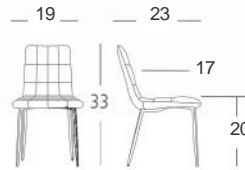

High density Foam seat

Full circumference Welds: contract Quality

SKSD
683

paige

Side chair **SKSD68385**

the pAige side chair features an elegantly refined combination of chrome and rich upholstery - in synthetic leathers. it features flared legs that render this a modern, original, practical and easy to handle chair. the slender shape adds refinement to the product while its padded tufted seat and back guarantees every comfort.

Cover: Synthetic Leather. Colour: Slate. Finish: Chrome. (Overall: 19"W 23"D 33"H).

paige

Side chair **SKSD68363**

Add this modern chair to your dining room and dine comfortably with your friends and family. Features chromed steel legs that supports a soft tufted seat and back, ensuring increased comfort. the casual and contemporary design will easily complement any type of decor, so your home will not only become more comfortable, but also more stylish.