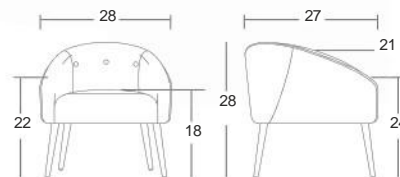

SVK118813 lounge chair: overall: 28"W 27"d 28"H.