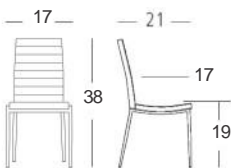

Cover: Synthetic Leather. Colour: White. Finish: Chrome. (Overall: 17"W 21"D 38"H).