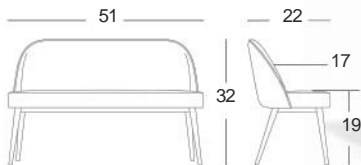

High density Foam seat

Fullcircumference Welds: contract Quality

SY
1525

KiKo

dining bEnch **SY176616**

do you find your dining chairs look a bit cluttered around your dining table? or perhaps you're after a new look for your dining space? if that's the case, we've got the perfect solution. the kiko dining bench with backrest is a great alternative to having dining chairs as it provides a comfy space for friends and family to sit, all the while creating a neat and cohesive look around your dining table. Another great thing about dining benches is that you can always squeeze in an extra person, even if seating does become a little bit more snug!

Cover: Synthetic Leather. Colour: Vintage Steel. Finish: Black Powder Coated Steel. (Overall: 51"W 22"D 32"H).

tommY

FooTSTool **SY155103**

the lightweight powder coated black steel frame supports a thick padded cushion and gives this stool a contemporary look that pairs well with both traditional and modern design styles. the thick foam padding on the seat provides guests with a comfortable seating option for times when you need to entertain them.