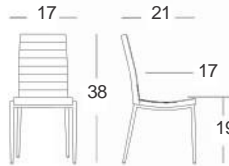

High density Foam seat

Full circumference Welds: contract Quality

SKSD
780

Hanna

Side chair SKSD78048

Add this modern chair to your dining room and dine comfortably with your friends and family. Features gray powder coated metal legs that supports a soft ribbed seat and back, ensuring increased comfort. The casual and contemporary design will easily complement any type of decor, so your home will not only become more comfortable, but also more stylish.

Cover: Velour. Colour: Midnight. Finish: Gray Powder Coated Steel. (Overall: 17"W 21"D 38"H).

SYDneY

Side chair SYY153180

With its clean, articulate lines, the sYDneY side chair is as striking as it is comfortable. In a world cluttered with overly ornate features, this chair is, well, a breath of fresh air. While other chairs seek to intimidate and impress with their fussy details, the sYDneY chair sets itself apart with its elegant simplicity.