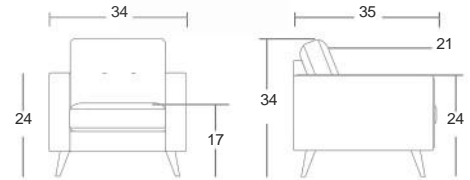

SKF613514 Arm chair: overall: 34"W 35"d 34"H.

double corner blocks: glued & screwed

High density Foam seats: contract Quality

**SKF
6125**

newman

lovESEAT **SKF612514**

this loveseat is a dream come true thanks to its softness that you could literally sink into forever and ever. the spacious, high quality fabric surfaces seem to float as they spread over the understated framework. balanced harmony of lightness and weight.