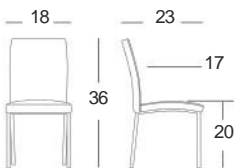

Cover: Keystone. Colour: Wood. Finish: Chrome. (Overall: 18"W 23"D 36"H).