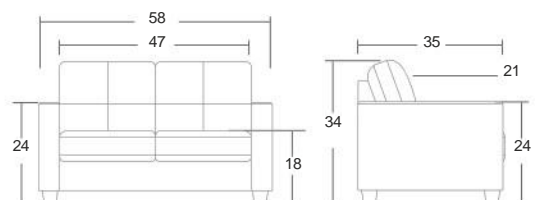

Cover: Pavilion. Colour: Stone.
Finish: Espresso.

SKF192526 loveseat: overall: 58"W 35"d 34"H.