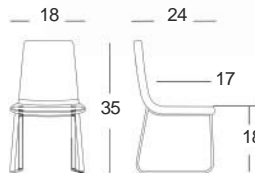

High density Foam seat

Full circumference Welds: contract Quality

SKSD
230

piet

Side chair **SKSD23034**

the piet chair reflects the simplicity of its environment. celebrated for its clean profile and meticulous attention to details. its contoured seat and back adds refinement to the product while its padded ergonomic shape guarantees every comfort. Featuring an incredibly strong chromed sled base: with virtually no visible connection between seat and frame. seat and back constructed of durable hardwood and variable density foam.

Cover: Keystone. Colour: Storm. Finish: Chrome. (Overall: 18"W 24"D 35"H).

CRUZ

Side chair **SKSD13017**

this sophisticated and unexpected cantilevered dining chair, is a contemporary update that has your comfort and sensibilities in mind. crafted with high quality upholstery fabric for its sumptuous seat and backrest, its sculptural, sleigh-like, steel base connects into the seat to create real artistic personality. straight out of the museum and into your dining room to make an elegant statement.