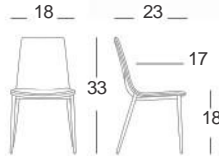

High density Foam seat

Full circumference Welds: contract Quality

SKSD
689

jaDa

Side cHAIR **SKSD68917**

Modern design doesn't always have to mean high-brow museum pieces. it can be quirky and direct too. the JAdA side chair redefines what it means to be modern and whimsical. Full of life for real world living, this deceptively simple furnishing is crafted with high quality steel legs. decorate a living space or accentuate a dining table with this chair that has its own personality, you'll definitely want to know more about.

Cover: Keystone. Colour: Black. Finish: Gray Powder Coated Steel. (Overall: 18"W 23"D 33"H).