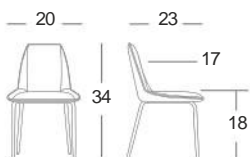

Cover: Synthetic Leather. Colour: Slate. Finish: Chrome. (Overall: 20"W 23"D 34"H).