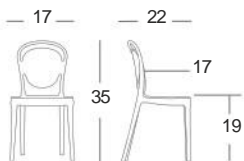

lala

STAcKIng SlIdE cHAIR SKSD7731

Made from high quality polypropylene: the perfect formula which adapts to every functional and aesthetic need and fit in any habitat. this contemporary take on a classic café styled stacking chair is a single-molded opaque polypropylene frame with non-marking feet. it's harmless and gathered at the waist, and is guaranteed to satisfy your thirst for minimalist, modern design.