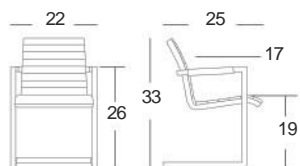

Cover: Synthetic Leather. Colour: Vintage Steel. Finish: Gray Powder Coated Steel. (Overall: 22"W 25"D 33"H . Arm 26).