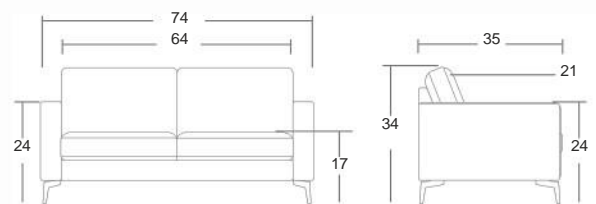

SKF621334 3-seater sofa: overall: 74"W 35"d 34"H.