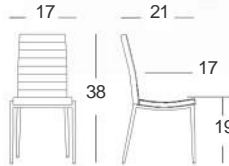

High density Foam seat

Full circumference Welds: contract Quality

SKSD
780

Hanna

Side chair SKSD78019

A classy item that will look superb with any modern dining table, the HANNA side chair is full of character. With a padded seat and supportive backrest clad in velour upholstery, this chair is comfortable and relaxing. Horizontal stitch detailing adds further visual impact, while the seat gently sits within the frame - crafted from high quality steel to keep it stable and rigid.

Cover: Velour. Colour: Pine. Finish: Gray Powder Coated Steel. (Overall: 17"W 21"D 38"H).

Hanna

Side chair SKSD78038

beautifully simple, the HANNA side chair can be used in a whole host of locations, its minimalist style the ideal accompaniment to traditional and more contemporary interiors alike. plush velours lends this chair a crisp, clean look, enhanced by the simple forms of the tall backrest and square shaped cushioned seat pad. gracefully tapered, the steel legs offer style as well as substance.