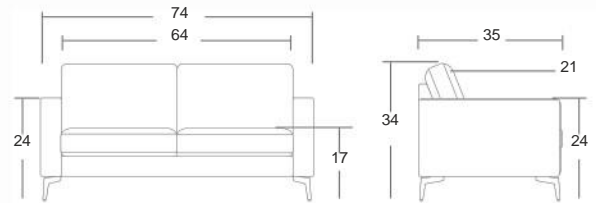

double corner blocks: glued & screwed

High density Foam seats: contract Quality

SKF
6213

bergman

3-SEATER SOFA **SKF621333**

the answer to cozy comfort. As chic as it is comfortable, its bench frame features a stylishly geometric shape that pops out against any modern decor while its powder coated steel legs adds strength and ensures life-long stability. perfectly scaled, this 3-seater sofa incorporates the right combination of beauty, durability and utility.

Cover: Chenille. Colour: Storm.
Finish: Gray Powder Coated Steel.

SKF621333 3-seater sofa: overall: 74"W 35"d 34"H.

double corner blocks: glued & screwed

High density Foam seats: contract Quality

SKF
6213

bergman

3-SEATER SOFA **SKF621334**

the answer to cozy comfort. As chic as it is comfortable, its bench frame features a stylishly geometric shape that pops out against any modern decor while its powder coated steel legs adds strength and ensures life-long stability. perfectly scaled, this 3-seater sofa incorporates the right combination of beauty, durability and utility.

Cover: Chenille. Colour: Pebble.
Finish: Gray Powder Coated Steel.