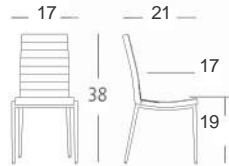

High density Foam seat

Full circumference Welds: contract Quality

SKSD
680

Hazel

Side chair SKSD68017

A fresh and modern design, the HAZel side chair is a fantastic choice. the rich fabric makes this chair a must have for a vibrant interior or as a bold accent in a neutral colour scheme. the supportive high backrest and padded seat display a stylish segmented design with horizontal stitch detailing, adding to its eye-catching appearance. black steel legs gently taper to the ground and provide a strong and sturdy frame.

Cover: Keystone. Colour: Black. Finish: Black Powder Coated Steel. (Overall: 17"W 21"D 38"H).

Hazel

Side chair SKSD68063

With its clean, articulate lines, the HAZel side chair is as striking as it is comfortable. in a world cluttered with overly ornate features, this chair is, well, a breath of fresh air. While other chairs seek to intimidate and impress with their fussy details, the HAZel chair sets itself apart with its elegant simplicity.