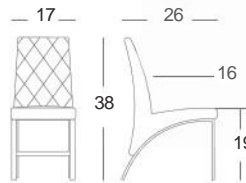

High density Foam seat

Full circumference Welds: contract Quality

**SKSD
209**

monte

TUFTEd SIde cHAIR **SKSD20948**

Add this modern chair to your dining room and dine comfortably with your friends and family. Features textured gray powder coated metal legs that supports a soft, plush tufted back, ensuring increased comfort. the casual and contemporary design will easily complement any type of decor, so your home will not only become more comfortable, but also more stylish.

Cover: Velour. Colour: Midnight. Finish: Gray Powder Coated Steel. (Overall: 17"W 26"D 38"H).

baSile

SIde cHAIR **SKSD73834**

the baSile side chair features an elegantly refined combination of powder coated steel and a rich fabric upholstery. it features splayed legs that render this a modern, original, practical and easy to handle chair. the slender shape adds refinement to the product while its padded seat and backrest guarantees every comfort.