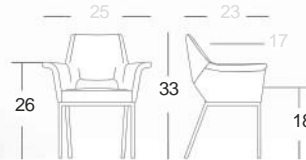

High density Foam seat

Fullcircumference Welds: contract Quality

SY
1702

ariane

ARm cHAIR **SY170205**

if you're a stylish shopper then we have good news! the AriAne arm chair has been designed especially for you. this fashionable design will make you the envy of all your neighbours, thanks to its great look and abundant support. the angular seat has been crafted with soft synthetic leather and sports a high backrest alongside central stitch detail. Further to this, its pair of armrests will help to fully cushion your frame, inviting you to sit comfortably. the steel frame supports the seat, forming a wholly contrasting foundation.

Cover: Synthetic Leather. Colour: Scarlet. Finish: Black Powder Coated Steel. (Overall: 25"W 23"D 33"H. Arm 26).

angie

Side cHAIR **SY17810**

the Angie side chair has a retro design combined with modern refinement. luxurious fabric upholstery. the seat is curved to offer two armrests for superb support. boasting an all-encompassing design, the strong chisel-like frame is made from high quality extruded steel that taper to the floor and have a subtle flared design. An outstanding original design, this chair will not fail to impress.