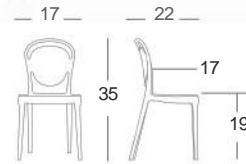

Cover: Harris. Colour: Pebble. Finish: Gray Powder Coated Steel. (Overall: 21"W 22"D 31"H).

 High density Foam seat

 Full circumference Welds: contract Quality

**SKSD**  
**773**

# lala

**STAcKIng SlIdE cHAIR SKSD7730**

strikingly compact and graceful, the lala stacking side chair is reminiscent of the simple, classic wooden chair that have been common in europe for many decades. its performance and appearance have been significantly enhanced by adapting the design to an alternative material. the combination of pliable components makes it extraordinarily comfortable. Made of a rigid high-strength polypropylene, the chair is more resilient and is molded to the contours of the human body. the backrest flexes gently in response to the sitter's movements, further enhancing the chair's comfort.

Cover: Finish: Black Polypropylene. (Overall: 17"W 22"D 35"H).