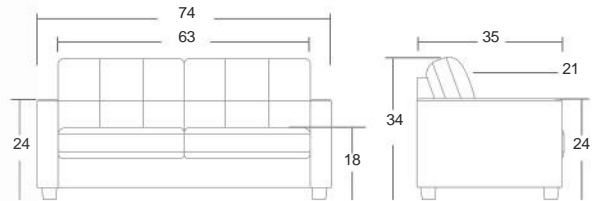

double corner blocks: glued & screwed

High density Foam seats: contract Quality

SKF
1915

gerrit

3-SEATER SoFA **SKF191534**

one thing is for certain. this sofa isn't a tease sure, it will tantalize you with its emphasis on clean lines and dazzle you with its super soft, yet oh so supportive cushions. And yes, it might even beguile you with its attention to even the little details in its design and construction. but it will never tease. instead, it will deliver unparalleled luxury and comfort time and time again.

Cover: Pavilion. Colour: Truffle.
Finish: Espresso.

SKF191534 3-seater sofa: overall: 74"W 35"d 34"H.

double corner blocks: glued & screwed

High density Foam seats: contract Quality

SKF
1915

gerrit

LOVESEAT **SKF192534**

one thing is for certain. this loveseat isn't a tease. sure, it will tantalize you with its emphasis on clean lines and dazzle you with its super soft, yet oh so supportive cushions. And yes, it might even beguile you with its attention to even the little details in its design and construction. but it will never tease. instead, it will deliver unparalleled luxury and comfort time and time again.

Cover: Pavilion. Colour: Truffle.
Finish: Espresso.