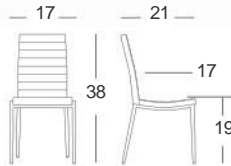

High density Foam seat

Full circumference Welds: contract Quality

SKSD
680

Hazel

Side chair **SKSD68015**

simple yet elegant and unmistakably comfortable, this chair will enrich any modern dining room with its exquisite, contemporary style and luxurious design. Featuring a sturdy metal frame in chrome or high quality powder coat, padded seat and back - soft, luxurious synthetic leather upholstery for exceeding comfort and support.

Cover: Synthetic Leather. Colour: Black. Finish: Chrome. (Overall: 17"W 21"D 38"H).

Hazel

Side chair **SKSD68085**

beautifully styled, the HAZel side chair covered in soft synthetic leather is stitched into a ribbed design that accentuates the comfortable foam padding below. A tall backrest at the rear that supports your back flows into the chromed frame.