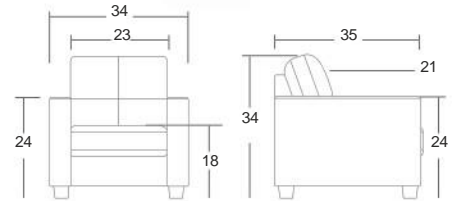

SKF193526 Arm chair: overall: 34"W 35"d 34"H.