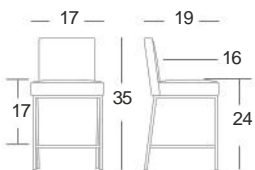

Cover: Keystone. Colour: Cement. Finish: Gray Powder Coated Steel. (Overall: 17"W 19"D 35"H).