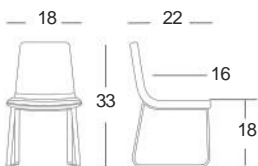

Cover: Keystone. Colour: Black. Finish: Black Powder Coated Steel. (Overall: 18"W 22"D 33"H).