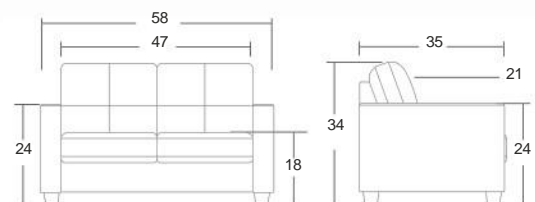

SKF192534 loveseat: overall: 58"W 35"d 34"H.