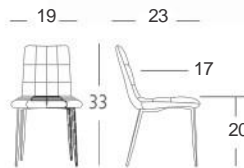

High density Foam seat

Full circumference Welds: contract Quality

SKSD
683

paige

SIDE CHAIR **SKSD68348**

A chair that comforts you, embraces you, and still looks open and inviting. that's what we had in mind when we introduced the pAige chair. tufted, with soft contours, it delights us with smooth, flowing lines. its characteristics - an inviting appearance - amazingly comfortable yet extremely decorative. A unique piece of furniture that provides a room with atmosphere and identity.

Cover: Velour. Colour: Midnight. Finish: Gray Powder Coated Steel. (Overall: 19"W 23"D 33"H).

paige

SIDE CHAIR **SKSD68338**

Add this modern chair to your dining room and dine comfortably with your friends and family. Features gray powder coated metal legs that supports a soft tufted seat and back, ensuring increased comfort. the casual and contemporary design will easily complement any type of decor, so your home will not only become more comfortable, but also more stylish.