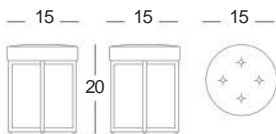

Cover: Synthetic Leather. Colour: Black. Finish: Black Powder Coated Steel. (Overall: 15"W 15"D 20"H).